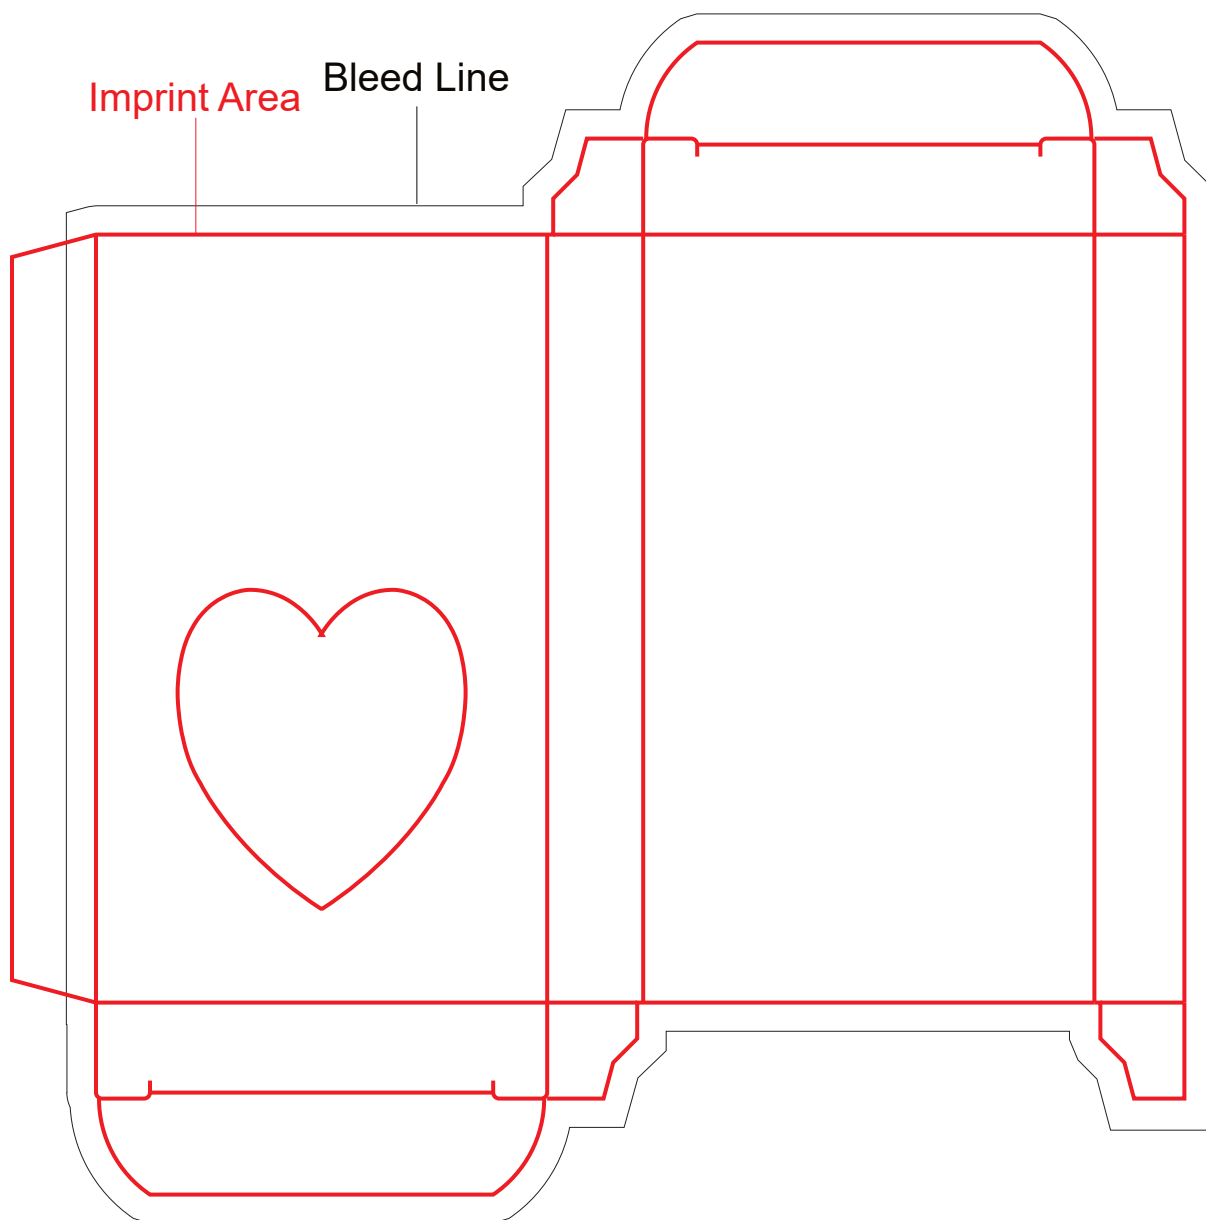

# CUSTOM CONVERSATION HEART

Actual Size (100%)

Enlarged Size (300%)

**HEART DIMENSIONS: 0.60" W X 0.60" H**

**LOGO\* IMPRINT SIZE (BLACK DOTTED LINE) - 0.33" X 0.33"**  
WE RECOMMEND LOGOS SHOULD BE ONE COLOR ONLY. DARK COLORS PRINT BEST

**TYPESET\* IMPRINT SIZE (RED DOTTED LINE) - 0.40" X 0.25"**

\* TYPESET TO BE MAXIMUM 2 LINES OF TEXT, 6 CHARACTERS PER LINE

\* TYPESET TO BE ARIAL NARROW - 6PT. PRINT WILL BE ACAP PMS 185 RED UNLESS OTHERWISE INSTRUCTED.

*TYPESETTING OF MORE MUST BE REVIEWED BY ART DEPARTMENT*

**HEARTS ARE ASSORTED COLORS ONLY**

- Red & Black Layout Lines Do NOT Print.

# SMALL WINDOW BOX HEART WINDOW

Imprint Area    Bleed Line

- Red Layout Lines Do NOT Print.

Actual Size (100%)